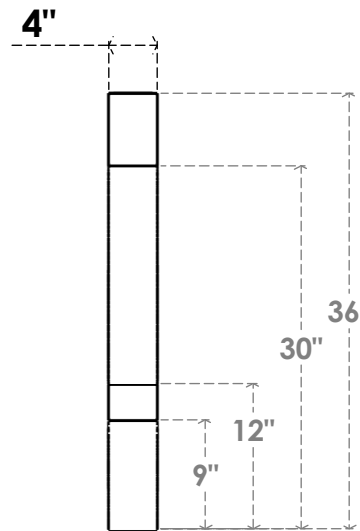

ITEM NUMBER: BRCPC040X28000X36000BOA

4"W X 28"D X 36"H BALBOA ARCHITECTURAL GRADE PVC CLOSED KNEE BRACE

SIDE PROFILE

FRONT PROFILE

ISOMETRIC

EKENA MILLWORK
2300 WEST MAIN ST.
CLARKSVILLE, TX 75426
TOLL FREE: 866-607-0453
WWW.EKENAMILLWORK.COM