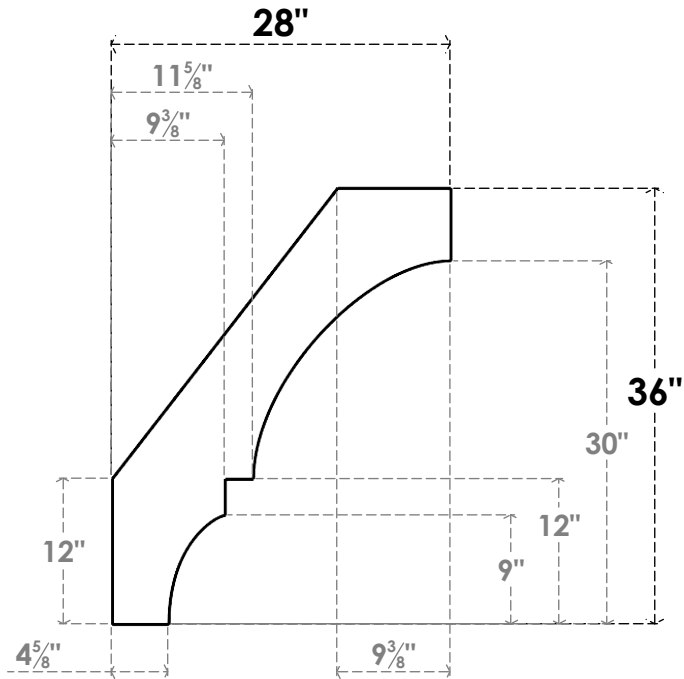

ITEM NUMBER: BRCPC040X28000X36000BOA

4"W X 28"D X 36"H BALBOA ARCHITECTURAL GRADE PVC CLOSED KNEE BRACE

SIDE PROFILE

FRONT PROFILE

ISOMETRIC

EKENA MILLWORK
2300 WEST MAIN ST.
CLARKSVILLE, TX 75426
TOLL FREE: 866-607-0453
WWW.EKENAMILLWORK.COM